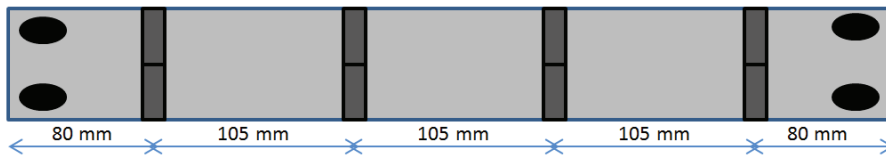

Datasheet

Cable Management Metal, 4 Rings 100mm black

Description

- Metal panel 19 inch x 1U
- 4 rings, depth 100mm
- Color : Black

Dimensions

Product No:
R140080