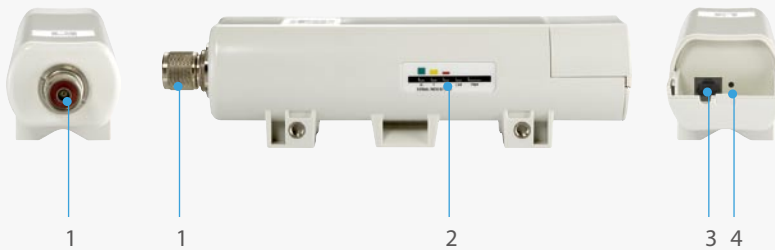

1. N Type Antenna Connector
2. LED Indicators
3. RJ-45 Port
4. Reset Button

Key Features

- Compliant with IEEE 802.11 b/g/n
- Supports 12V/1A Passive Power over Ethernet (PoE)
- IP55 waterproof housing endures almost any harsh environments
- Dual operating modes including AP and Wireless Client
- Supports 64/128-bit WEP and IEEE 802.1X, WPA, WPA2, WPA&WPA2, WPA-PSK, and WPA-PSK&WPA-PSK.
- Supports WMM and Quality of Service (QoS) for enhanced performance
- Advanced management tools like SNMP
- User-friendly Web and SNMP-based management interface
- Upgradable N-type connector for optional high-gain antenna which is switchable by SW

Works Well With

WAN-2181
2.4GHz 18dBi Directional Panel Antenna

OAN-2151
2.4GHz 15dBi Omni-directional Outdoor Antenna