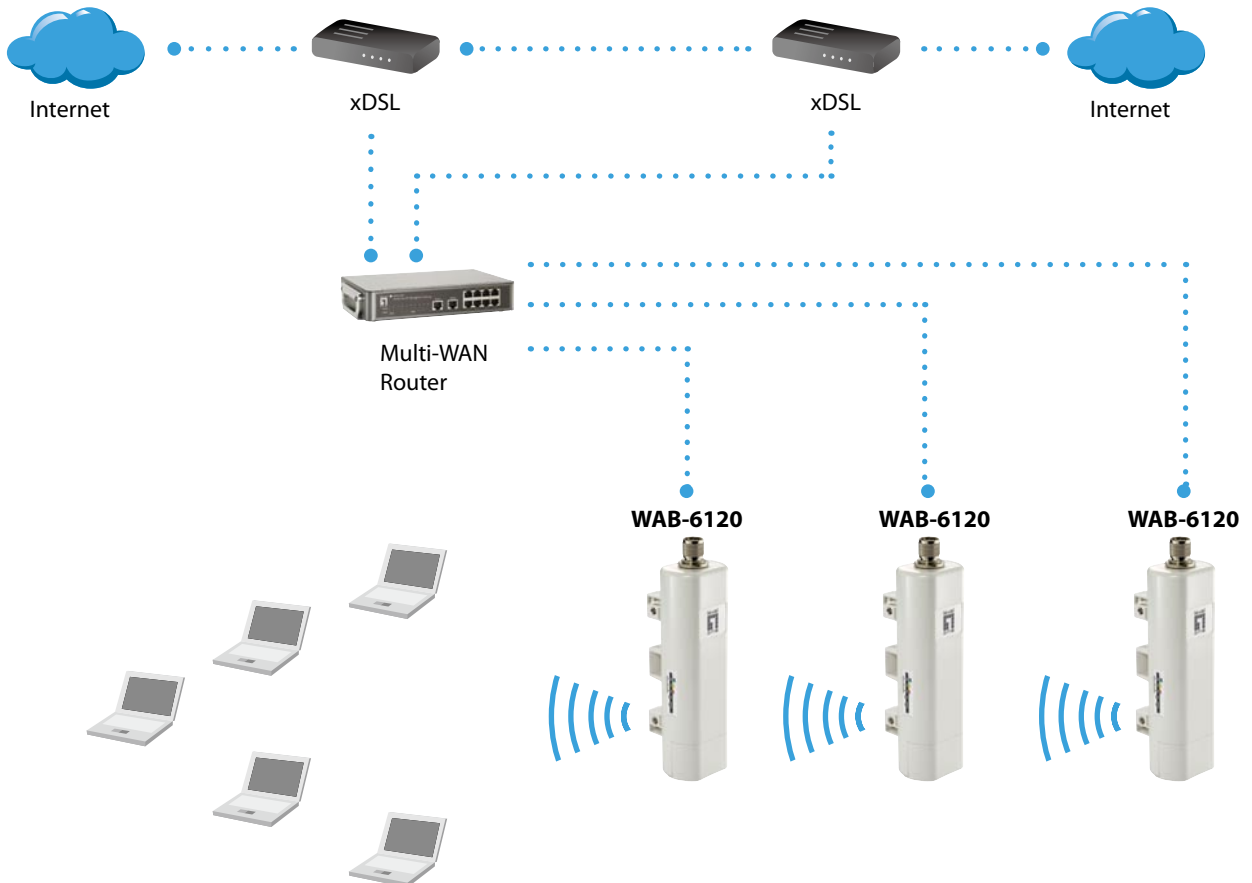

150Mbps Wireless Outdoor PoE Access Point

WAB-6120

H/W Version: 1

Product Overview

The LevelOne WAB-6120 150Mbps Wireless Outdoor PoE Access Point is a high-performance last-mile broadband solution that provides reliable wireless network coverage. By the nature of complying with the IEEE 802.11n standard and featuring high power output the WAB-6120 supports higher bandwidth with longer range for outdoor application.

Flexible Deployment by PoE

The WAB-6120 comes with Passive PoE compatibility which enables to be used in locations where socket availability is limited or nonexistent.

Easy Installation and Configuration

A web-based utility offers system administrators an easy method to upgrade the firmware and manage the device over the internet. Using SNMP, the WAB-6120 supports multiple access point configuration from one location. The LED indicator simplifies the Configuration and alignment process.

Product Diagram

WDS Mode

AP Mode

Order Information

WAB-6120: 150Mbps Wireless Outdoor PoE Access Point

Package Contents

WAB-6120, PoE Injector, CD Manual, QIG, Mounting Kit, Ethernet Cable

All mentioned brand names are registered trademarks and property of their owners. Technical specifications are subject to change without notice.