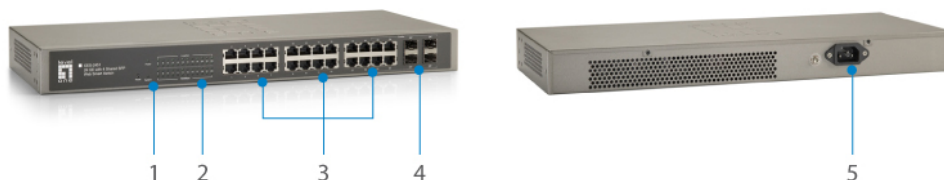

24-Port Web Smart Gigabit Switch, 4 x SFP/RJ45 Combo

LevelOne GES-2451 is a powerful, high-performance Gigabit Ethernet switch with 24 10/100/1000Mbps ports shared 4 SFP(mini GBIC) ports, providing you a cost-effective, space-saving solution for expanding your network. The gigabit ports can lead you to a real gigabit connection, making you be able to transfer high bandwidth-needed files larger and faster in an easy way. And the four gigabit SFP ports allow you to add fiber-optic connectivities for connecting to other network switches to obtain long-distance communication.

This GES-2451 device provides the easy management function, the network administrator can configure the status and the port function setting of the device through the Web-Based UI. When installing the auto-discovery management tool helps network managers to search and access those switches on LAN easily. Therefore, network managers can access switches that support autodiscovery on LAN without memorizing IP address.

1. Reset Button
2. LED Indicators
3. 10/100/1000Mbps Ports
4. SFP Slot
5. Internal Power Socket

Key Features

- 24 Gigabit Ethernet ports with 4 shared SFP slots
- Transmission et réception par câble à vitesse de 10/100/1000Mbps
- IEEE 802.1d/w/s Protocole Arbre (STP) et mise en miroir du port
- IEEE 802.1p QoS avec 4 files prioritaires
- Prend en charge VLAN à architecture port, IEEE 802.1Q VLAN Tagging
- Filtrage IP multicast via IGMP Snooping V1/ V2/ V3
- Taux de transfert de trames jumbo de 10K pour augmenter les données
- Prend en charge 8 K MAC gérant auto-apprentissage et auto-vieillessement
- Boîtier métallique 60 cm