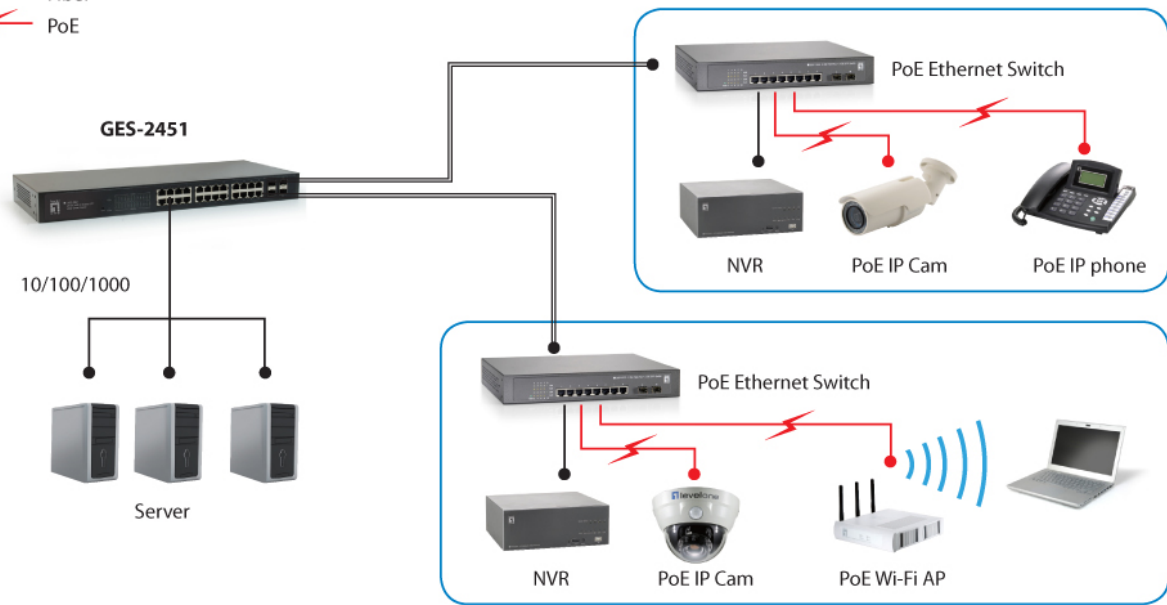

24-Port Web Smart Gigabit Switch, 4 x SFP/RJ45 Combo

LevelOne GES-2451 is a powerful, high-performance Gigabit Ethernet switch with 24 10/100/1000Mbps ports shared 4 SFP(mini GBIC) ports, providing you a cost-effective, space-saving solution for expanding your network. The gigabit ports can lead you to a real gigabit connection, making you be able to transfer high bandwidth-needed files larger and faster in an easy way. And the four gigabit SFP ports allow you to add fiber-optic connectivities for connecting to other network switches to obtain long-distance communication.

This GES-2451 device provides the easy management function, the network administrator can configure the status and the port function setting of the device through the Web-Based UI. When installing the auto-discovery management tool helps network managers to search and access those switches on LAN easily. Therefore, network managers can access switches that support autodiscovery on LAN without memorizing IP address.

Diagramme

- Ethernet Cable (RJ 45)
- Fiber
- ⚡ PoE

Order Information

GES-2451

Package Contents

GES-2451
câble de courant
19" Rackmount Kit
pied caoutchouté
Quick Installation Guide
Resource CD (User Manual)